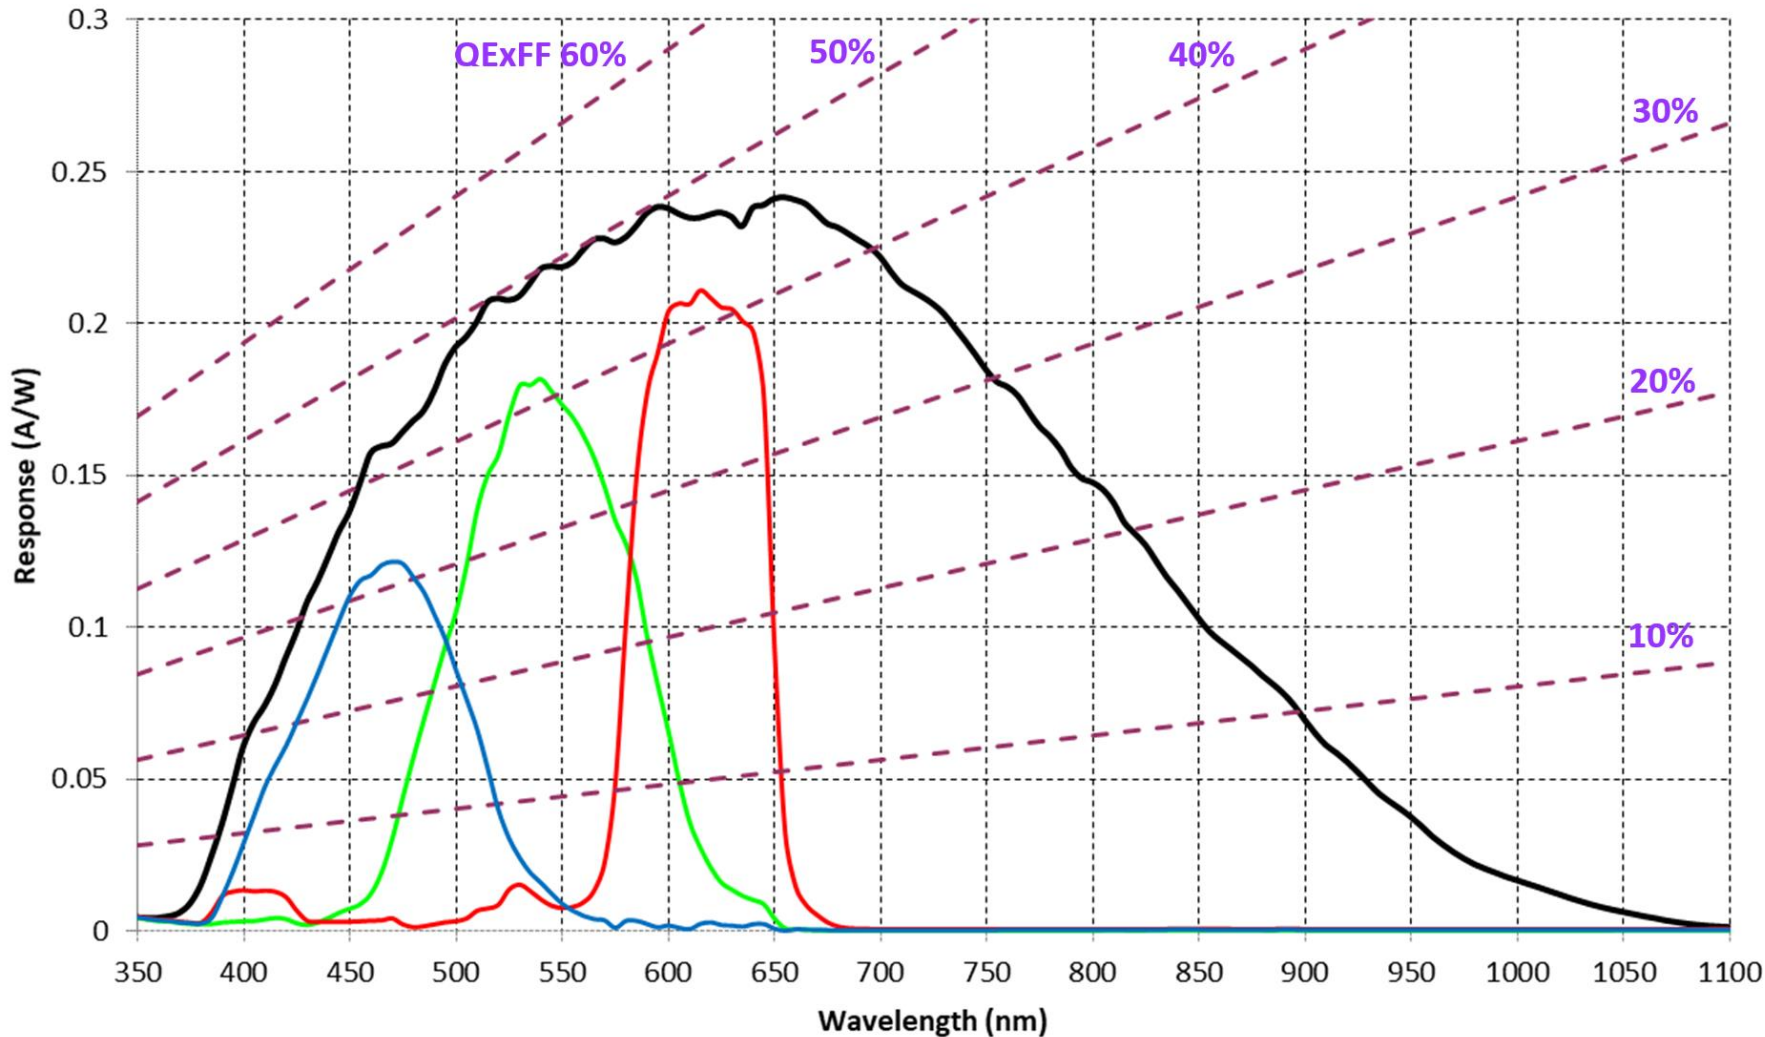

Spectral Response Curve Color and Monochrome

Phantom Miro C211

Spectral Response Curve Color and Monochrome

Phantom Miro C211