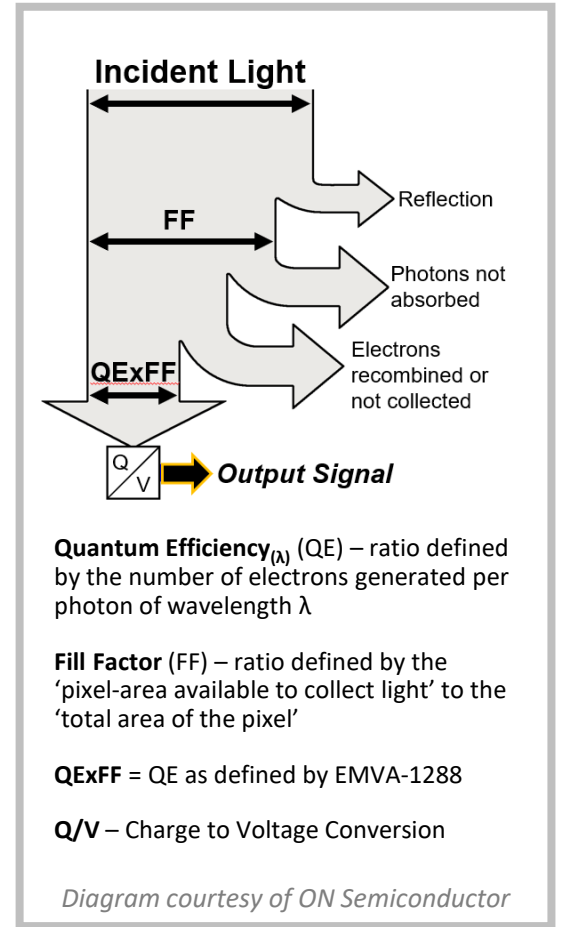

Spectral Response Curve Color and Monochrome

Phantom Miro C211

Spectral Response Curve Color and Monochrome

Phantom Miro C211